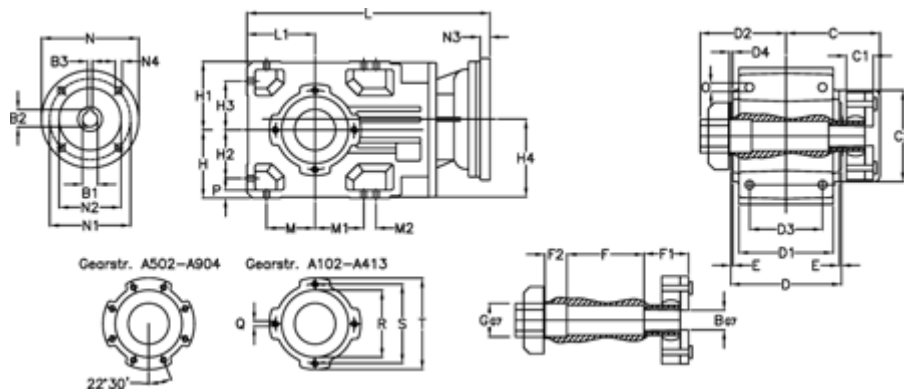

Article number: 29600212916225

Description: Bevel helical gearbox
A203QF30-129,1-P71B5

Measures

B = 30	D1 = 110	F2 = 36	L = 361.5	N3 = -
B1 = 14	D2 = 60	G = 32	L1 = 80	N4 = M8x16
B2 = 16.3	D3 = 90	GA = 14,5 NM	M = 60.0	O = 9.5
B3 = 5	d4 = 4.5	H = 80	M1 = 60.0	P = 9
C = 89.5	Description = A203QF-xx-P71 B5	H1 = 80	M2 = -	Q = M8x15
C1 = 23	E = 3.0	H2 = 60.0	N = 160	R = 95
C2 = 72.0	F = 77.5	H3 = 60.0	N1 = 130	S = 115
D = 136	F1 = 36.0	H4 = 93.0	N2 = 110	T = 140